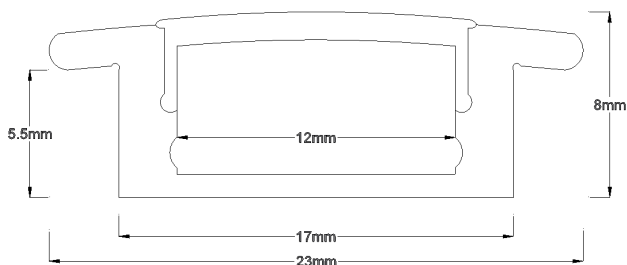

RSA-7-CH&L-O

Channel and Lens

Product Data

Maximum Channel Length:	2.5 metres	
Maximum Lens Length:	The lens comes as a standard length of 2.5m. However the lens is available in lengths up to 20m for purchase separately	
Material:	Aluminium channel Opal acrylic lens	
Colour:	Silver:	RSA-7-CH&L-O
	White:	RSA-7-CH&L-O-W
	Black:	RSA-7-CH&L-O-B
End Caps:	End Caps are supplied.	
Mounting Clips:	Please advise if you require mounting clips. (No extra charge)	
Warranty:	2 Years	

Dimension Drawing

Disclaimer: While every care has been taken with the details of these products, Specialised LED Products Ltd accepts no responsibility for any inaccuracies. Specialised LED Products Ltd reserves the right to change the specifications without notice to continually ensure you receive a superior product.