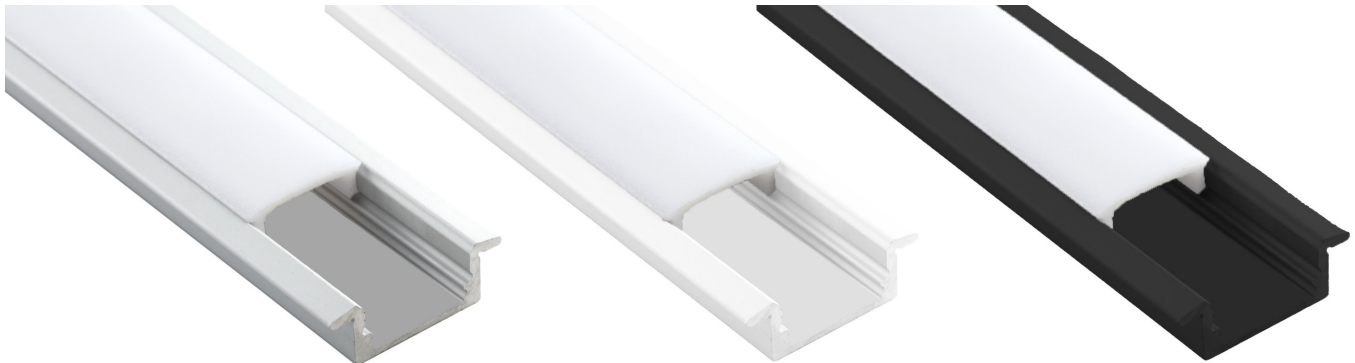

RSA-7-CH&L-O

Channel and Lens

Product Data

Maximum Channel Length:	2.5 metres	
Maximum Lens Length:	The lens comes as a standard length of 2.5m. However the lens is available in lengths up to 20m for purchase separately	
Material:	Aluminium channel Opal acrylic lens	
Colour:	Silver:	RSA-7-CH&L-O
	White:	RSA-7-CH&L-O-W
	Black:	RSA-7-CH&L-O-B
End Caps:	End Caps are supplied.	
Mounting Clips:	Please advise if you require mounting clips. (No extra charge)	
Warranty:	2 Years	