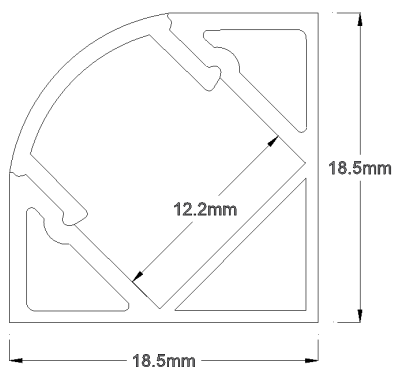

Dimension Drawing

Disclaimer: While every care has been taken with the details of these products, Specialised LED Products Ltd accepts no responsibility for any inaccuracies. Specialised LED Products Ltd reserves the right to change the specifications without notice to continually ensure you receive a superior product.

innovative lighting solutions