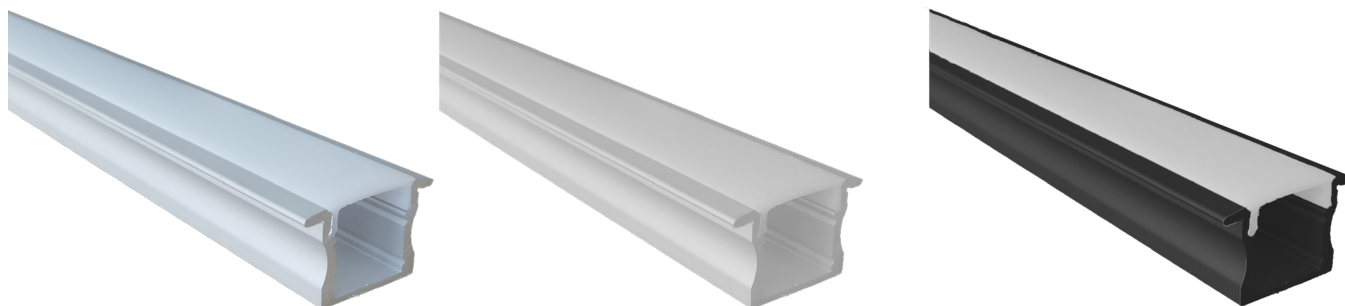

## Channel and Lens

### Product Data

Maximum Length:	2.5 metres	
Material:	Aluminium channel Opal acrylic lens	
Colour:	Silver:	RSA-38-CH&L-O
	White	RSA-38-CH&L-O-W
	Black:	RSA-38-CH&L-O-B
End Caps:	Supplied at no extra charge.	
Mounting Clips:	Supplied at no extra charge upon request.	
Deep recess channel with wings to cover any router/groove imperfections.		
Warranty:	2 Years	