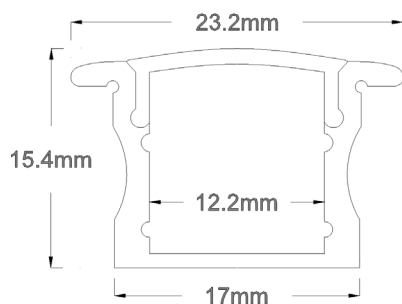

Dimension Drawing

Disclaimer: While every care has been taken with the details of these products, Specialised LED Products Ltd accepts no responsibility for any inaccuracies. Specialised LED Products Ltd reserves the right to change the specifications without notice to continually ensure you receive a superior product.

innovative lighting solutions