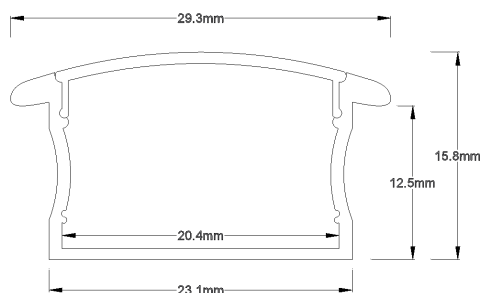

Dimension Drawing

Disclaimer: While every care has been taken with the details of these products, Specialised LED Products Ltd accepts no responsibility for any inaccuracies. Specialised LED Products Ltd reserves the right to change the specifications without notice to continually ensure you receive a superior product.

innovative lighting solutions