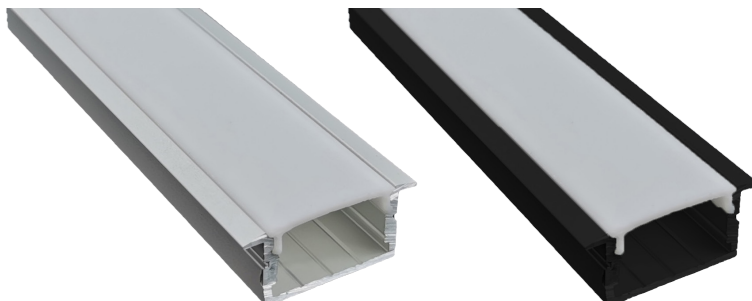

RSA-37-CH&L-O

Channel and Lens

Product Data

Maximum Length:	2.5 metres	
Material:	Aluminium channel Opal acrylic lens	
Colour:	Silver:	RSA-37-CH&L-O
	Black:	RSA-37-CH&L-O-B
End Caps:	Supplied at no extra charge.	
Warranty:	2 Years	