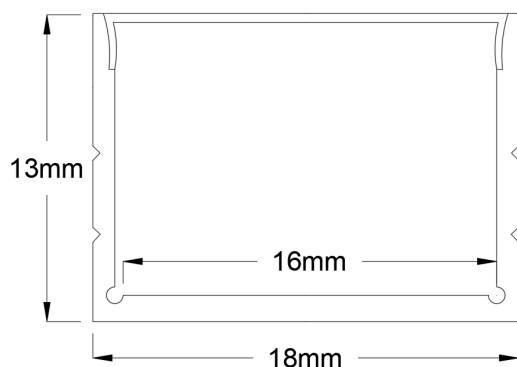

Dimension Drawing

Disclaimer: While every care has been taken with the details of these products, Specialised LED Products Ltd accepts no responsibility for any inaccuracies. Specialised LED Products Ltd reserves the right to change the specifications without notice to continually ensure you receive a superior product.

innovative lighting solutions