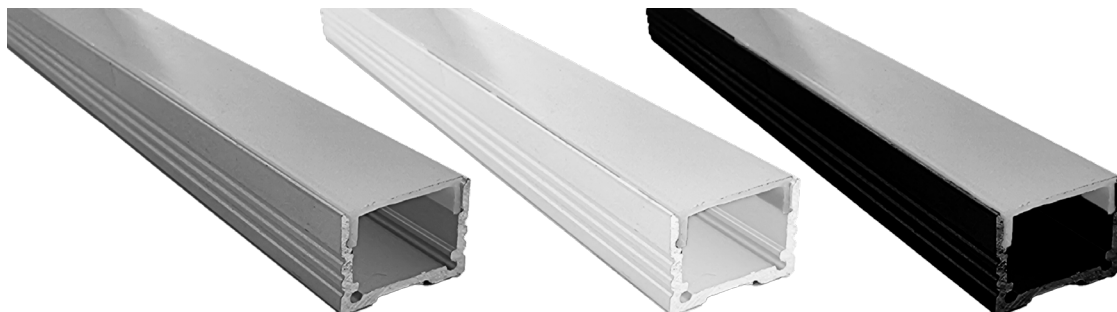

## Channel and Lens

### Product Data

Maximum Length:	2.5 metres	
Material:	Aluminium channel Opal acrylic lens	
Colour:	Silver:	RSA-36-CH&L-O
	White:	RSA-36-CH&L-O-W
	Black:	RSA-36-CH&L-O-B
End Caps:	Supplied at no extra charge.	
Warranty:	2 Years	