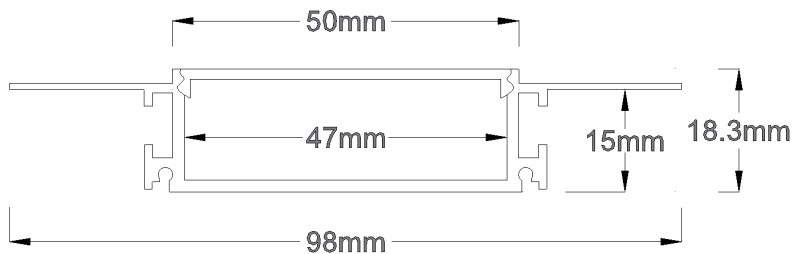

Dimension Drawing

Disclaimer: While every care has been taken with the details of these products, Specialised LED Products Ltd accepts no responsibility for any inaccuracies. Specialised LED Products Ltd reserves the right to change the specifications without notice to continually ensure you receive a superior product.

innovative lighting solutions