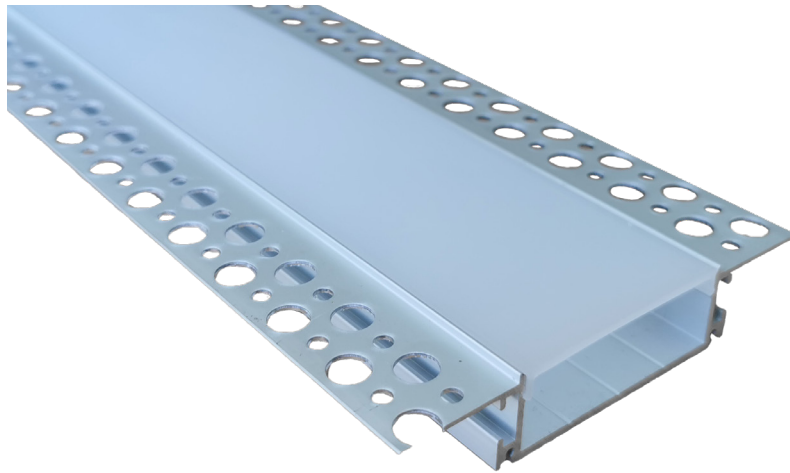

RSA-34-CH&L-F

Channel and Lens

Product Data

Maximum Length:	2.5 metres
Material:	Aluminium channel Opal acrylic lens
End Caps:	Supplied at no extra charge.
<p>RSA-34 is an extra wide version of RSA-20. Designed to recess into gib and plastered over the wings. It is recommended to use multiple LED strips in this profile.</p>	
Warranty:	2 Years