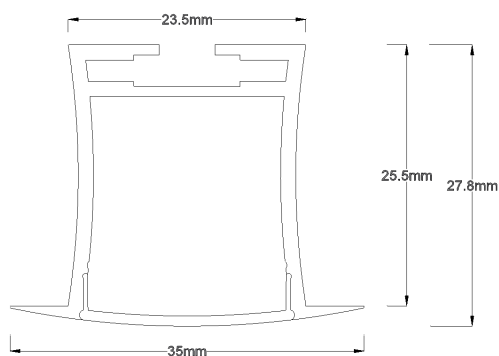

RSA-33-CH&L-O

Channel and Lens

Product Data

Maximum Length:	3 metres	
Material:	Aluminium channel Opal acrylic lens	
Colour:	Silver:	RSA-33-CH&L-O
	White:	RSA-33-CH&L-O-W
	Black:	RSA-33-CH&L-O-B
End Caps:	Supplied at no extra charge.	
Spring Mounting Clips:	Supplied at no extra charge.	
Winged recess channel with spring mounting clips designed to clamp on the back of ceiling lining.		
Warranty:	2 Years	

Dimension Drawing

Spring Mounting Clips

Disclaimer: While every care has been taken with the details of these products, Specialised LED Products Ltd accepts no responsibility for any inaccuracies. Specialised LED Products Ltd reserves the right to change the specifications without notice to continually ensure you receive a superior product.