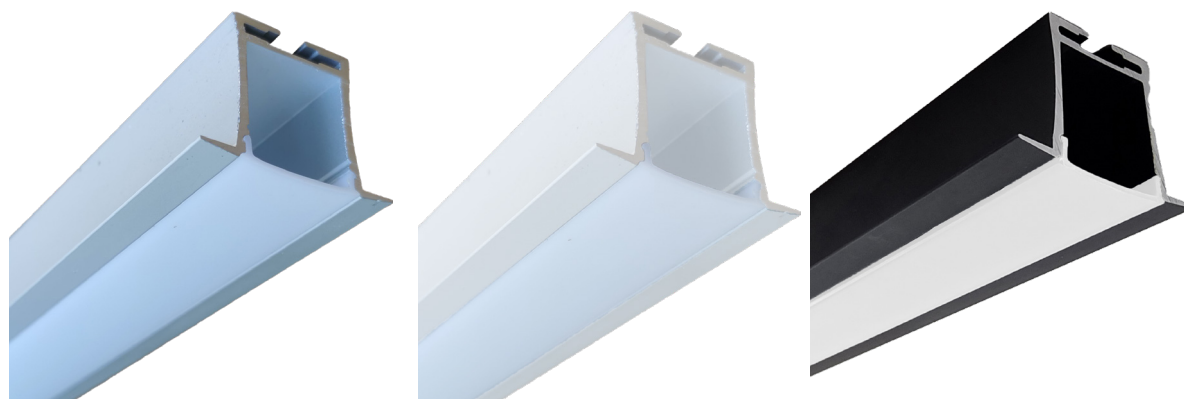

RSA-33-CH&L-O

Channel and Lens

Product Data

Maximum Length:	3 metres	
Material:	Aluminium channel Opal acrylic lens	
Colour:	Silver:	RSA-33-CH&L-O
	White:	RSA-33-CH&L-O-W
	Black:	RSA-33-CH&L-O-B
End Caps:	Supplied at no extra charge.	
Spring Mounting Clips:	Supplied at no extra charge.	
Winged recess channel with spring mounting clips designed to clamp on the back of ceiling lining.		
Warranty:	2 Years	

Dimension Drawing

Spring Mounting Clips

Disclaimer: While every care has been taken with the details of these products, Specialised LED Products Ltd accepts no responsibility for any inaccuracies. Specialised LED Products Ltd reserves the right to change the specifications without notice to continually ensure you receive a superior product.