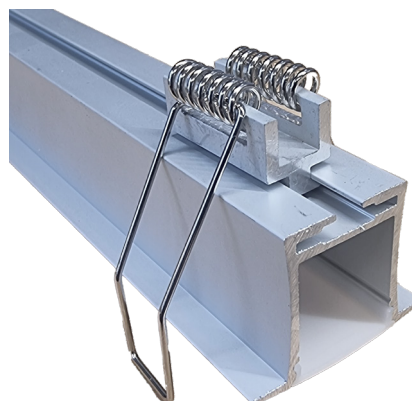

RSA-33-CH&L-O

Channel and Lens

Product Data

Maximum Length:	3 metres	
Material:	Aluminium channel Opal acrylic lens	
Colour:	Silver:	RSA-33-CH&L-O
	White:	RSA-33-CH&L-O-W
	Black:	RSA-33-CH&L-O-B
End Caps:	Supplied at no extra charge.	
Spring Mounting Clips:	Supplied at no extra charge.	
Winged recess channel with spring mounting clips designed to clamp on the back of ceiling lining.		
Warranty:	2 Years	

Dimension Drawing

Spring Mounting Clips

Disclaimer: While every care has been taken with the details of these products, Specialised LED Products Ltd accepts no responsibility for any inaccuracies. Specialised LED Products Ltd reserves the right to change the specifications without notice to continually ensure you receive a superior product.