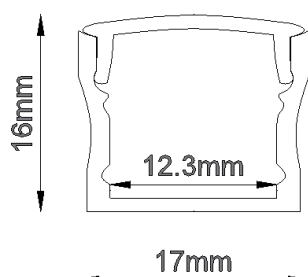

Dimension Drawing

Disclaimer: While every care has been taken with the details of these products, Specialised LED Products Ltd accepts no responsibility for any inaccuracies. Specialised LED Products Ltd reserves the right to change the specifications without notice to continually ensure you receive a superior product.

innovative lighting solutions