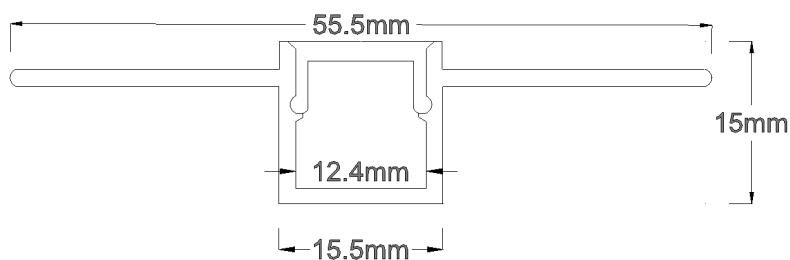

Dimension Drawing

Disclaimer: While every care has been taken with the details of these products, Specialised LED Products Ltd accepts no responsibility for any inaccuracies. Specialised LED Products Ltd reserves the right to change the specifications without notice to continually ensure you receive a superior product.

innovative lighting solutions