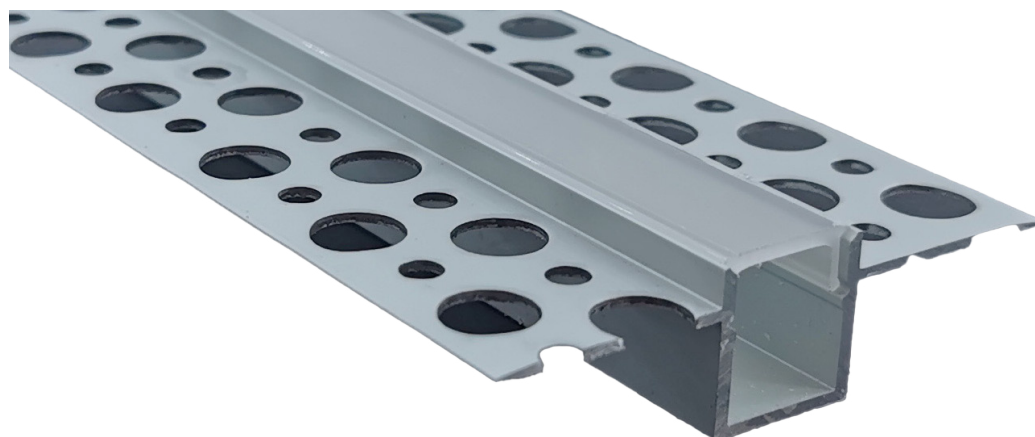

RSA-28-CH&L-O

Channel and Lens

Product Data

Maximum Length:	2.5 metres
Material:	Aluminium channel Opal acrylic lens
End Caps:	End Caps are supplied.
Narrow recessed plaster profile. Designed to have a plaster finish over the wings.	
Warranty:	2 Years