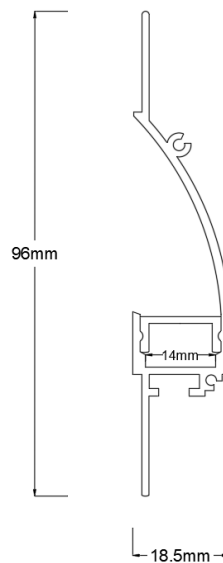

RSA-27-CH&L-F

Channel and Lens

Product Data

Maximum Length:	2.5 metres
Material:	White Aluminium channel Frosted acrylic lens
End Caps:	End Caps are supplied.
Recessed plaster profile. Provides hidden up or down lighting. Designed to have a plaster finish over the wings.	
Warranty:	2 Years

Dimension Drawing

Disclaimer: While every care has been taken with the details of these products, Specialised LED Products Ltd accepts no responsibility for any inaccuracies. Specialised LED Products Ltd reserves the right to change the specifications without notice to continually ensure you receive a superior product.