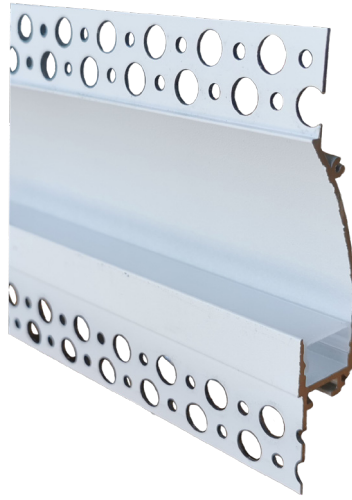

RSA-27-CH&L-F

Channel and Lens

Product Data

Maximum Length:	2.5 metres
Material:	White Aluminium channel Frosted acrylic lens
End Caps:	End Caps are supplied.
Recessed plaster profile. Provides hidden up or down lighting. Designed to have a plaster finish over the wings.	
Warranty:	2 Years