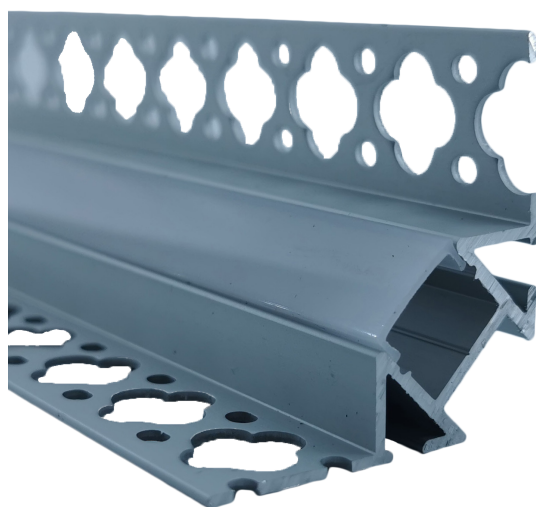

RSA-22-CH&L-O

Channel and Lens

Product Data

Maximum Length:	2.5 metres
Material:	Aluminium channel Frosted acrylic lens
End Caps:	End Caps are supplied.
Designed to be tiled over the wings for a flush finish. Ideal for use in showers.	
Warranty:	2 Years