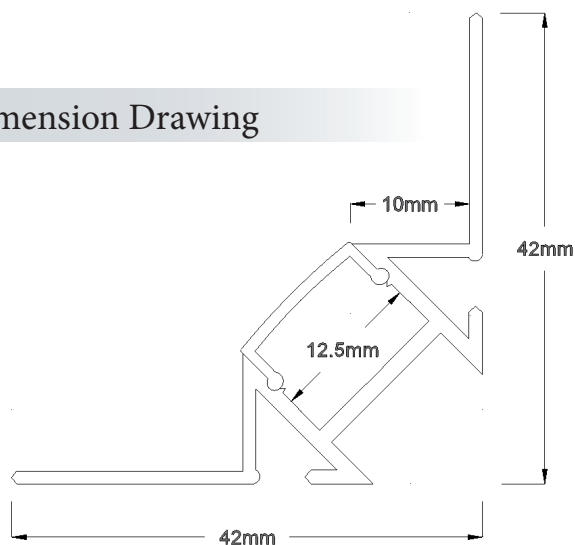

Dimension Drawing

Disclaimer: While every care has been taken with the details of these products, Specialised LED Products Ltd accepts no responsibility for any inaccuracies. Specialised LED Products Ltd reserves the right to change the specifications without notice to continually ensure you receive a superior product.

innovative lighting solutions