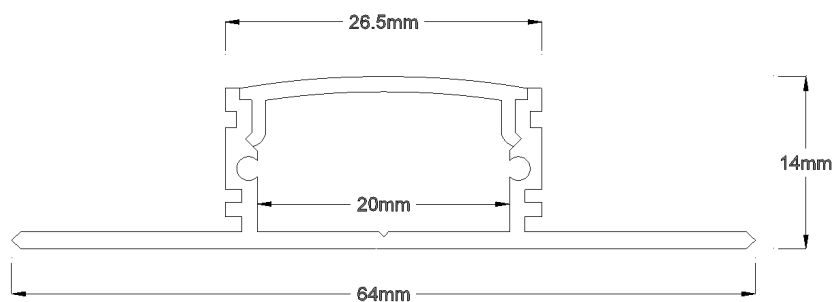

Dimension Drawing

Disclaimer: While every care has been taken with the details of these products, Specialised LED Products Ltd accepts no responsibility for any inaccuracies. Specialised LED Products Ltd reserves the right to change the specifications without notice to continually ensure you receive a superior product.

innovative lighting solutions