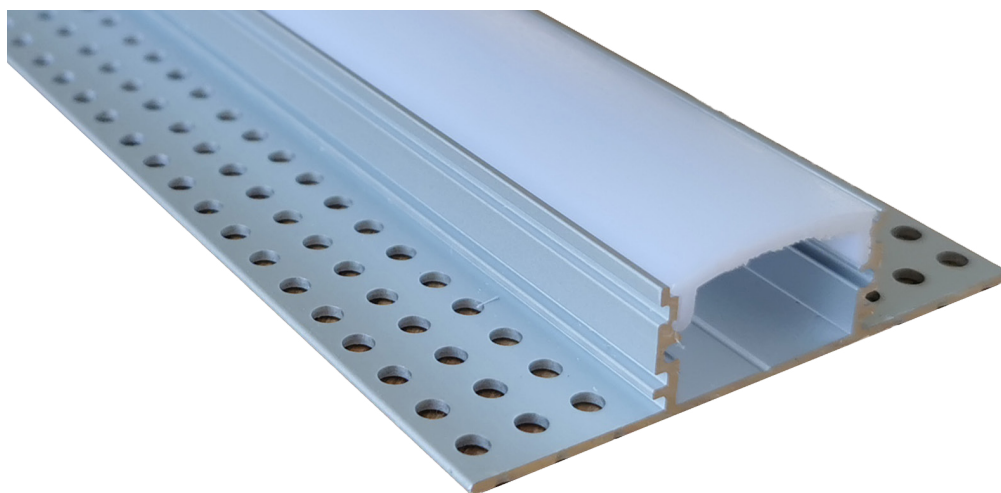

RSA-21-CH&L-O

Channel and Lens

Product Data

Maximum Length:	2.5 metres
Material:	Aluminium channel Frosted acrylic lens
End Caps:	End Caps are supplied.
Designed to be tiled over the wings for a flush finish. Ideal for use in showers.	
Warranty:	2 Years