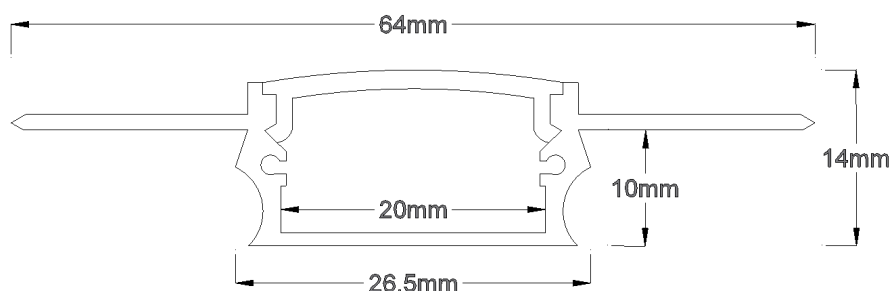

Dimension Drawing

Disclaimer: While every care has been taken with the details of these products, Specialised LED Products Ltd accepts no responsibility for any inaccuracies. Specialised LED Products Ltd reserves the right to change the specifications without notice to continually ensure you receive a superior product.

innovative lighting solutions