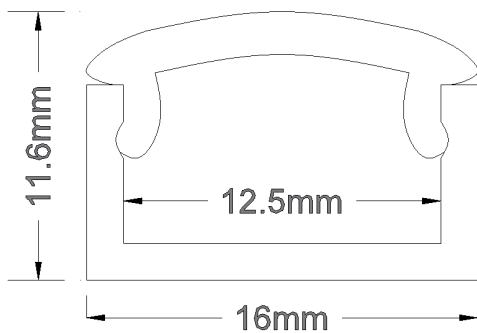

RSA-2-CH&L-O

Channel and Lens

Product Data

Maximum Length:	5 metres
Material:	Aluminium channel Opal acrylic lens
End Caps:	End Caps are supplied.
Mounting Clips:	Please advise if you require mounting clips. (No extra charge)
Warranty:	2 Years

Dimension Drawing

Disclaimer: While every care has been taken with the details of these products, Specialised LED Products Ltd accepts no responsibility for any inaccuracies. Specialised LED Products Ltd reserves the right to change the specifications without notice to continually ensure you receive a superior product.