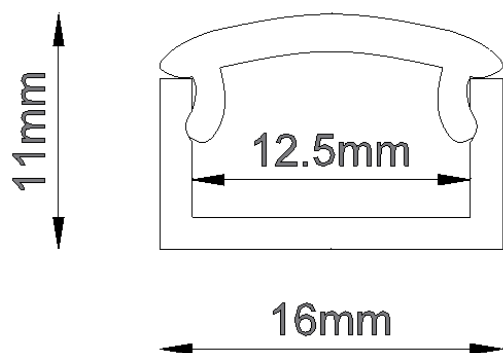

Dimension Drawing

Disclaimer: While every care has been taken with the details of these products, Specialised LED Products Ltd accepts no responsibility for any inaccuracies. Specialised LED Products Ltd reserves the right to change the specifications without notice to continually ensure you receive a superior product.

innovative lighting solutions