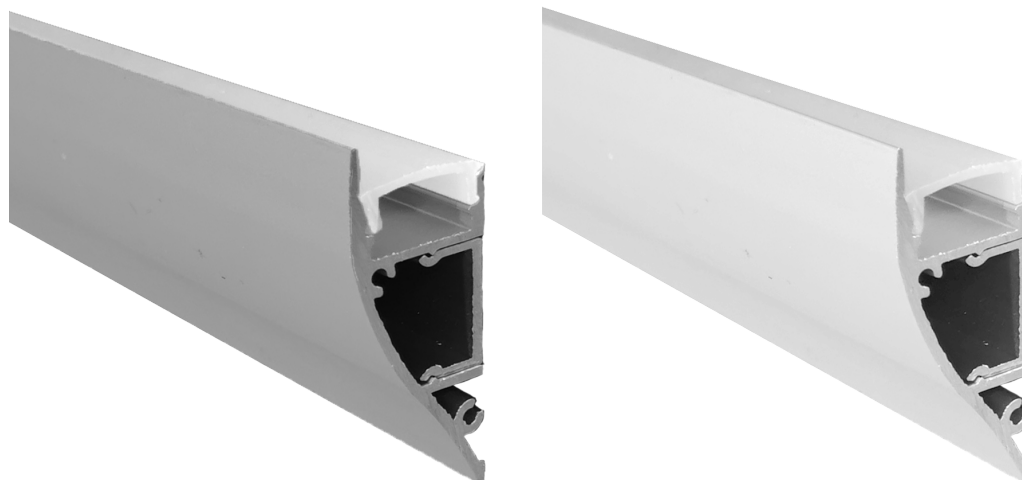

RSA-19-CH&L-O

Channel and Lens

Product Data

| | | |
|---|---|-----------------|
| Maximum Channel Length: | 2.5 metres | |
| Maximum Lens Length: | The lens comes as a standard length of 2.5m. However the lens is available in lengths up to 20m for purchase separately | |
| Material: | Aluminium channel Frosted acrylic lens | |
| Colour: | Silver: | RSA-19-CH&L-O |
| | White: | RSA-19-CH&L-O-W |
| End Caps: | End Caps are supplied. | |
| Two piece surface mounted wall uplight/downlight. This channel is a suitable alternative to built in cove lighting. | | |
| Warranty: | 2 Years | |