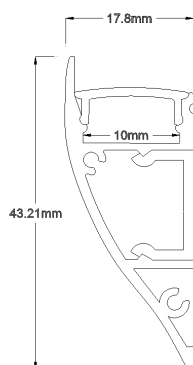

RSA-19-CH&L-O

Channel and Lens

Product Data

| | | |
|---|---|-----------------|
| Maximum Channel Length: | 2.5 metres | |
| Maximum Lens Length: | The lens comes as a standard length of 2.5m. However the lens is available in lengths up to 20m for purchase separately | |
| Material: | Aluminium channel Frosted acrylic lens | |
| Colour: | Silver: | RSA-19-CH&L-O |
| | White: | RSA-19-CH&L-O-W |
| End Caps: | End Caps are supplied. | |
| Two piece surface mounted wall uplight/downlight. This channel is a suitable alternative to built in cove lighting. | | |
| Warranty: | 2 Years | |

Dimension Drawing

Disclaimer: While every care has been taken with the details of these products, Specialised LED Products Ltd accepts no responsibility for any inaccuracies. Specialised LED Products Ltd reserves the right to change the specifications without notice to continually ensure you receive a superior product.