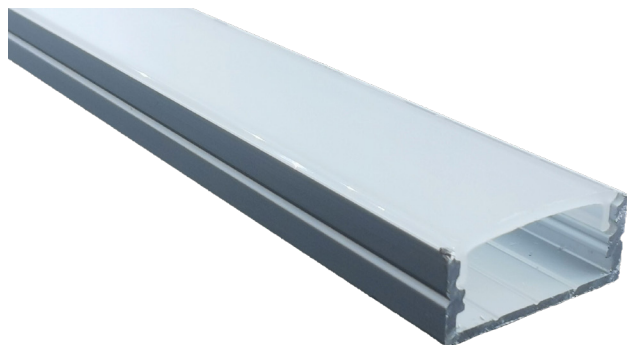

RSA-18-CH&L-O

Channel and Lens

Product Data

Maximum Length:	2.5 metres	
Material:	Aluminium channel Opal acrylic lens	
Colour:	Silver:	RSA-18-CH&L-O
	Black:	RSA-18-CH&L-O-B
End Caps:	End Caps are supplied.	
Mounting Clips:	Please advise if you require mounting clips. (No extra charge)	
Warranty:	2 Years	