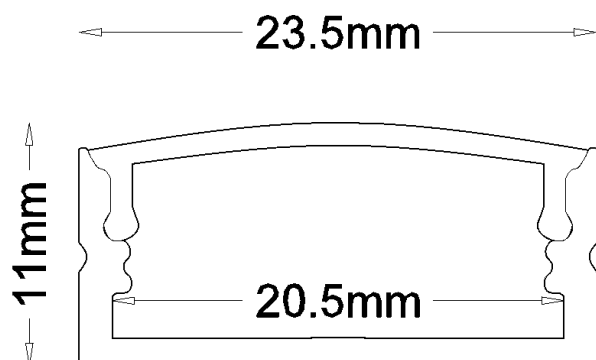

RSA-18-CH&L-O

Channel and Lens

Product Data

Maximum Length:	2.5 metres	
Material:	Aluminium channel Opal acrylic lens	
Colour:	Silver:	RSA-18-CH&L-O
	Black:	RSA-18-CH&L-O-B
End Caps:	End Caps are supplied.	
Mounting Clips:	Please advise if you require mounting clips. (No extra charge)	
Warranty:	2 Years	

Dimension Drawing

Disclaimer: While every care has been taken with the details of these products, Specialised LED Products Ltd accepts no responsibility for any inaccuracies. Specialised LED Products Ltd reserves the right to change the specifications without notice to continually ensure you receive a superior product.