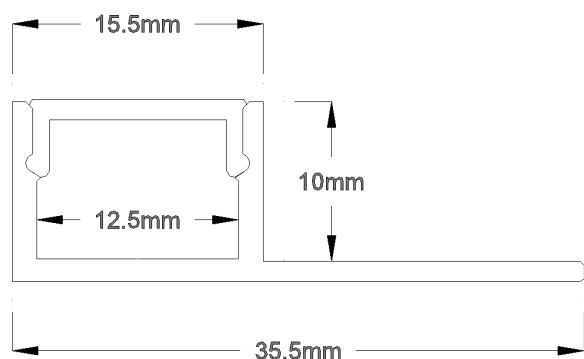

Dimension Drawing

Disclaimer: While every care has been taken with the details of these products, Specialised LED Products Ltd accepts no responsibility for any inaccuracies. Specialised LED Products Ltd reserves the right to change the specifications without notice to continually ensure you receive a superior product.

innovative lighting solutions