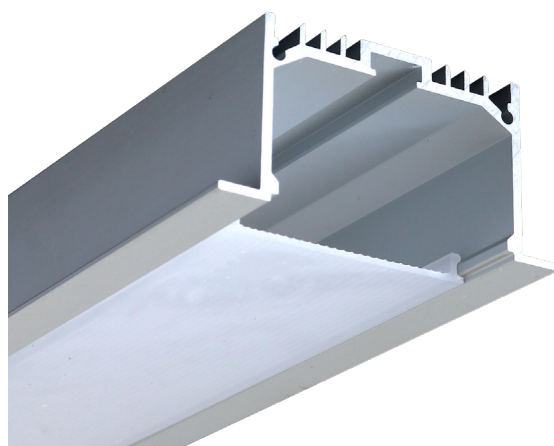

RSA-14-CH&L-O

Channel and Lens

Product Data

Maximum Length:	2.5 metres
Material:	Aluminium channel Frosted acrylic lens
End Caps:	End Caps are supplied.
Large ceiling recess profile. Silver channel with frosted lens. Able to hold multiple LED ribbons for greater light output.	
Warranty:	2 Years