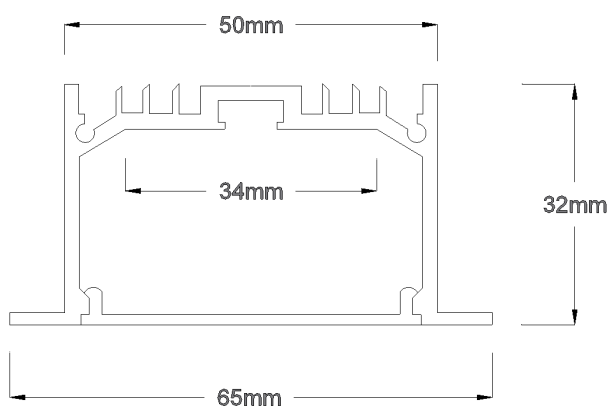

Dimension Drawing

Disclaimer: While every care has been taken with the details of these products, Specialised LED Products Ltd accepts no responsibility for any inaccuracies. Specialised LED Products Ltd reserves the right to change the specifications without notice to continually ensure you receive a superior product.

innovative lighting solutions