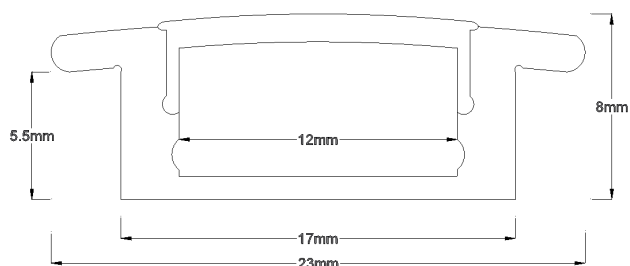

RSA-12-CH&L-O

Channel and Lens

Product Data

Maximum Channel Length:	2.5 metres	
Maximum Lens Length:	The lens comes as a standard length of 2.5m. However the lens is available in lengths up to 20m for purchase separately	
Material:	Aluminium channel Opal acrylic lens	
Colour:	Silver:	RSA-12-CH&L-O
	White:	RSA-12-CH&L-O-W
	Black:	RSA-12-CH&L-O-B
End Caps:	End Caps are supplied.	
Mounting Clips:	Please advise if you require mounting clips. (No extra charge)	
Tilt Mounting Brackets:	Sold separately. When used with the tilt mounting clips it can be installed on covings allowing the channel to be adjustable for the maximum spread of light.	
Warranty:	2 Years	

Dimension Drawing

Tilt Mounting Bracket

Disclaimer: While every care has been taken with the details of these products, Specialised LED Products Ltd accepts no responsibility for any inaccuracies. Specialised LED Products Ltd reserves the right to change the specifications without notice to continually ensure you receive a superior product.