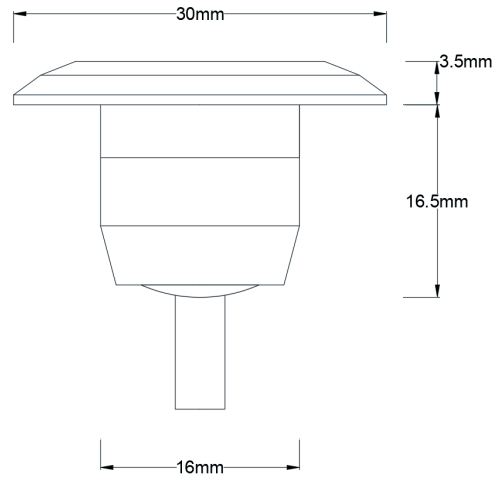

TD022

Deck Light

Product Data

Voltage:	24 Volt DC Constant Voltage	
Wattage:	0.8 Watts	
IP Rating:	IP65	
Colour Temperature:	2700k	TD022-2700k
	Warm White - 3000k	TD022-WW
	Natural White - 4000k	TD022-NW
	Cool White - 5500k	TD022-W
Faceplate:	30mm	
Material:	6063 anodised aluminium	
Lamp Life:	30,000 Hours	
Lumen Output: (White LED)	85 Lumens	
Cut-out:	16mm	
Warranty:	2 Years	