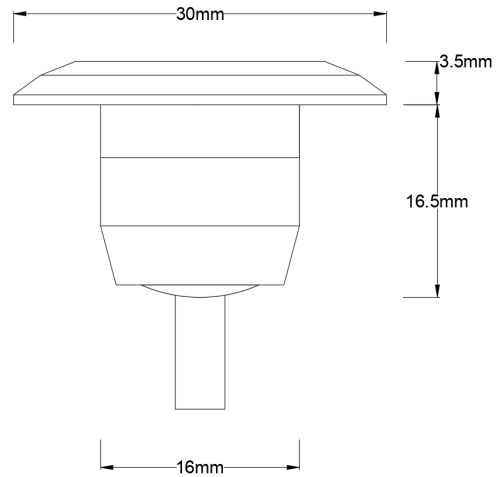

TD022-BLK

Deck Light

Product Data

Voltage:	24 Volt DC Constant Voltage	
Wattage:	0.8 Watts	
IP Rating:	IP65	
Colour Temperature:	2700k	TD022-BLK-2700k
	Warm White - 3000k	TD022-BLK-WW
	Natural White - 4000k	TD022-BLK-NW
	Cool White - 5500k	TD022-BLK-W
Faceplate:	30mm	
Material:	6063 anodised black aluminium	
Lamp Life:	30,000 Hours	
Lumen Output: (White LED)	85 Lumens	
Cut-out:	16mm	
Warranty:	2 Years	