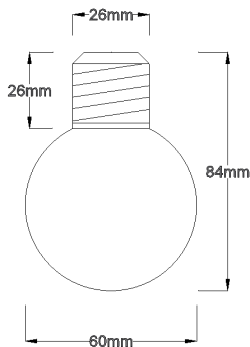

### Product Data

RGB Festoon lamp with 9 built in programs; 7 fixed colours and 2 colour changing programs.  
Pulse the power using the FEST-SW inline switch to change the colour/program.

Voltage:	24 Volt DC
Wattage:	1 Watts
IP Rating:	IP65
LED:	RGB
Lamp Base:	E27
Material:	Polycarbonate Lamp
Lamp life:	30,000 Hours
Warranty:	2 Years