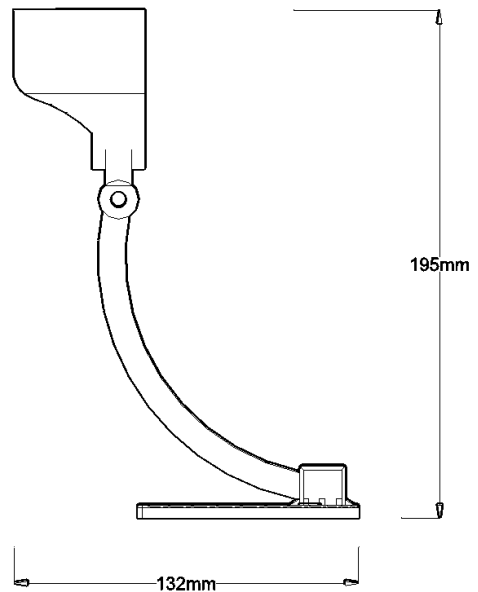

UWL-3-24-RGBW

Voltage:	24 Volt DC
Wattage:	15 Watts
IP Rating:	IPX8
LED Colour:	RGBW
Fitting Colour:	Black: UWL-3-24-B-RGBW
Materials:	Fitting: Nylon plastic Mounting Bracket: Carbon Fibre Composite
Warranty:	2 Years