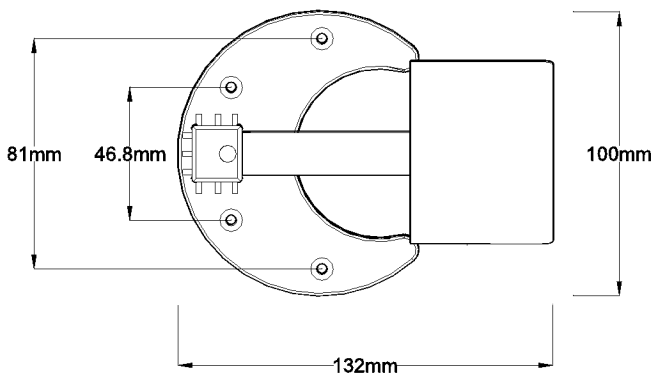

UWL-3-24-RGBW

Voltage:	24 Volt DC
Wattage:	15 Watts
IP Rating:	IPX8
LED Colour:	RGBW
Fitting Colour:	Black: UWL-3-24-B-RGBW
Materials:	Fitting: Nylon plastic Mounting Bracket: Carbon Fibre Composite
Warranty:	2 Years