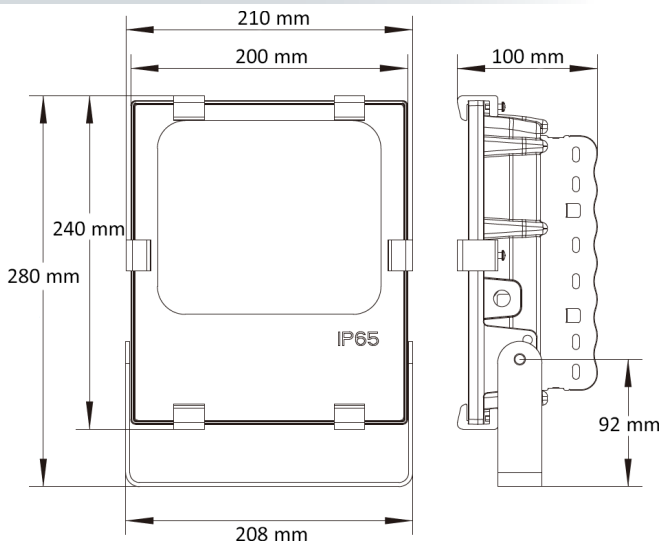

Dimensions

Disclaimer: While every care has been taken with the details of these products, Specialised LED Products Ltd accepts no responsibility for any inaccuracies. Specialised LED Products Ltd reserves the right to change the specifications without notice to continually ensure you receive a superior product.

innovative lighting solutions