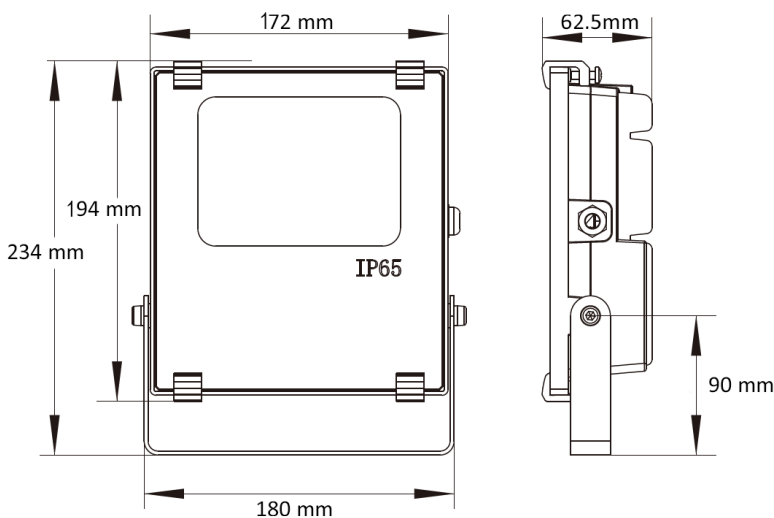

Dimensions

Disclaimer: While every care has been taken with the details of these products, Specialised LED Products Ltd accepts no responsibility for any inaccuracies. Specialised LED Products Ltd reserves the right to change the specifications without notice to continually ensure you receive a superior product.

innovative lighting solutions