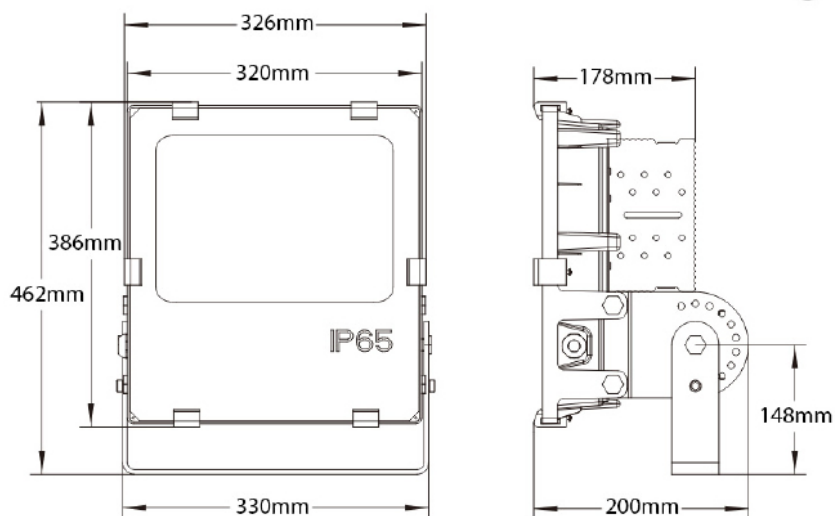

Dimensions

Disclaimer: While every care has been taken with the details of these products, Specialised LED Products Ltd accepts no responsibility for any inaccuracies. Specialised LED Products Ltd reserves the right to change the specifications without notice to continually ensure you receive a superior product.

innovative lighting solutions