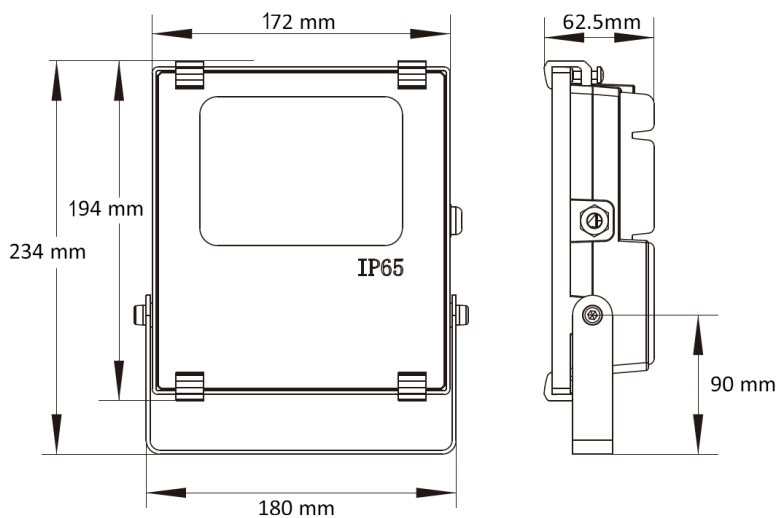

Dimensions

Disclaimer: While every care has been taken with the details of these products, Specialised LED Products Ltd accepts no responsibility for any inaccuracies. Specialised LED Products Ltd reserves the right to change the specifications without notice to continually ensure you receive a superior product.

innovative lighting solutions