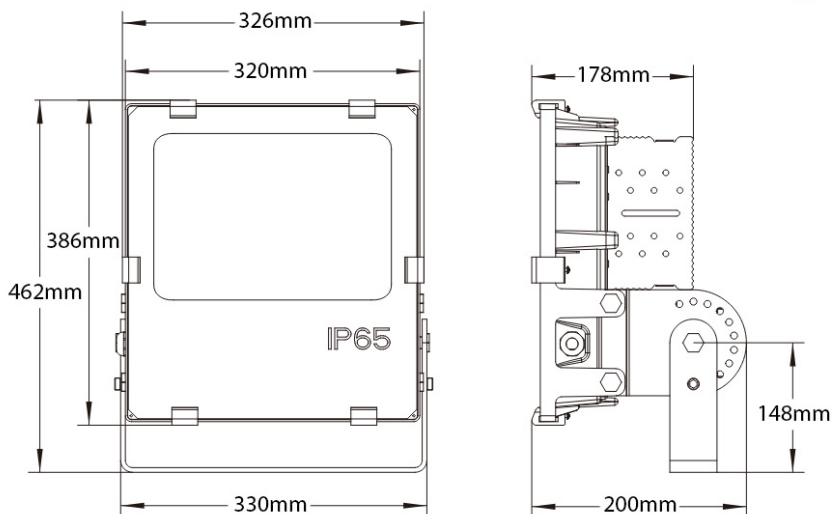

Floodlight

SQF-1-240-200 - SINGLE COLOUR

Product Data

Wattage:	200 Watts
Input Voltage:	240 Volt AC
IP Rating	65
Lumen Output:	20,000 lm
Beam Angle:	120°
Materials:	Powder coated Aluminium Tempered Glass
LED Colours:	Warm White (3000k), Natural White (4000k) and White (5500k) Red, Green, Blue, etc. are available to order.
Warranty:	2 Years

External Dimensions

Disclaimer: While every care has been taken with the details of these products, Specialised LED Products Ltd accepts no responsibility for any inaccuracies. Specialised LED Products Ltd reserves the right to change the specifications without notice to continually ensure you receive a superior product.