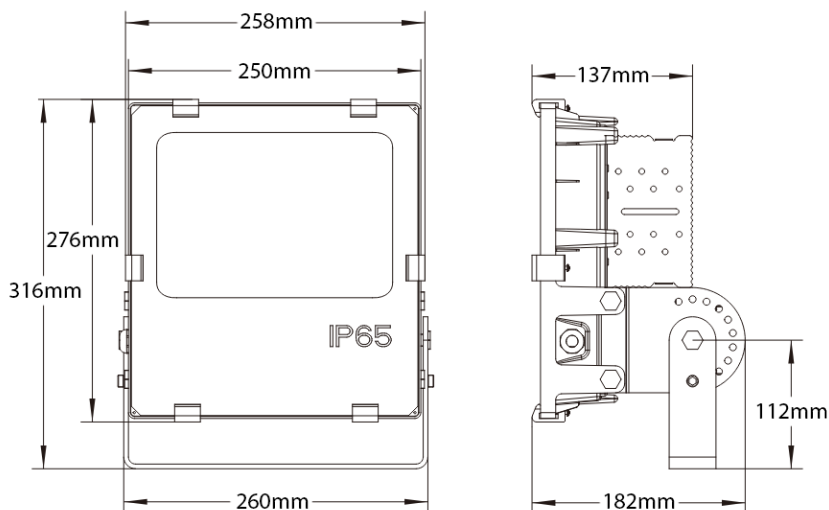

Floodlight

SQF-1-240-150 - SINGLE COLOUR

Product Data

Wattage:	150 Watts
Input Voltage:	240 Volt AC
IP Rating	65
Lumen Output:	15,000 lm
Beam Angle:	120°
Materials:	Powder coated Aluminium Tempered Glass
LED Colours:	Warm White (3000k), Natural White (4000k) and White (5500k) Red, Green, Blue, etc. are available to order.
Warranty:	2 Years

External Dimensions

Disclaimer: While every care has been taken with the details of these products, Specialised LED Products Ltd accepts no responsibility for any inaccuracies. Specialised LED Products Ltd reserves the right to change the specifications without notice to continually ensure you receive a superior product.