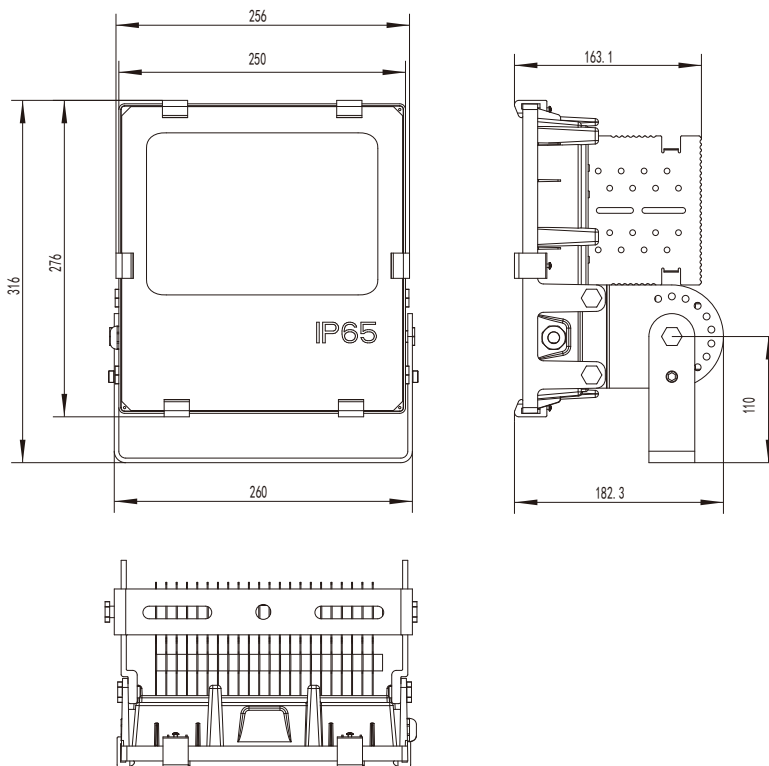

150W Single Colour Floodlight

24V DC
150W, single colour floodlight
IP65 Rated
120° beam angle
15000 lm
LED Colours: Warm White, Natural White & White,
(UV Blacklight, Red, Green & Blue available to order.)
Polycarbonate body, treated aluminium cooling fins,
s/steel screws, powder coated treated iron bracket,
tempered glass.
Warranty: 2 years.

Ordering codes:

SQF-1-24-150-WW	Warm White
SQF-1-24-150-NW	Natural White
SQF-1-24-150-W	White
SQF-1-24-150-UV	UV Blacklight
SQF-1-24-150-R	Red
SQF-1-24-150-G	Green
SQF-1-24-150-B	Blue

*If you can dream it there's a Specialised LED Products solution that will give you the tools you need to create it.
If we don't already have it, we will source it. If it doesn't already exist, we will create it.*