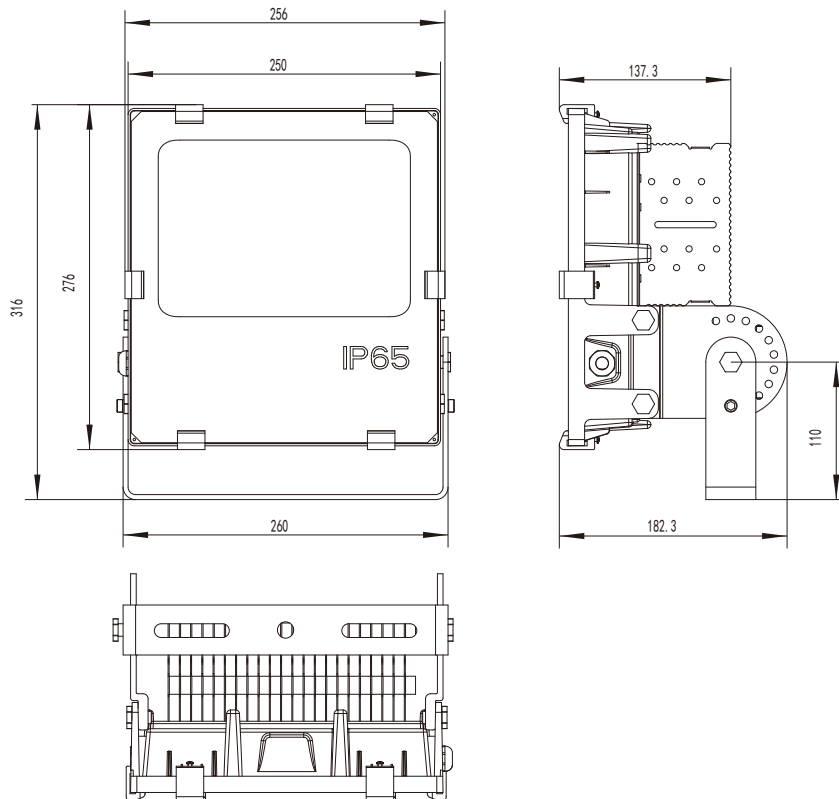

Ordering codes:

SQF-1-24-100-WW	Warm White
SQF-1-24-100-NW	Natural White
SQF-1-24-100-W	White
SQF-1-24-100-UV	UV Blacklight
SQF-1-24-100-R	Red
SQF-1-24-100-G	Green
SQF-1-24-100-B	Blue

*If you can dream it there's a Specialised LED Products solution that will give you the tools you need to create it.
If we don't already have it, we will source it. If it doesn't already exist, we will create it.*