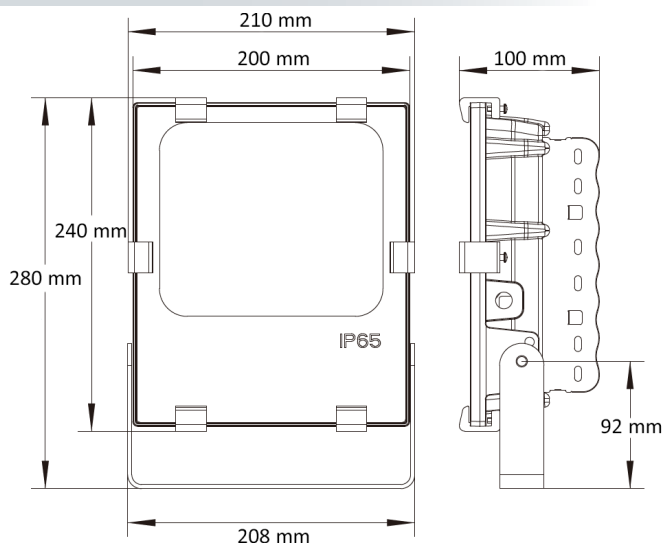

Floodlight - Low Voltage

SQF-1-12 TO 24-50 - SINGLE COLOUR

Product Data

Wattage:	50 Watts
Input Voltage:	12 to 24 Volt DC
IP Rating	65
Lumen Output:	5000 lm
Beam Angle:	120°
Materials:	Powder coated Aluminium Tempered Glass
LED Colours:	Warm White (3000k), Natural White (4000k) and White (5500k) Red, Green, Blue, etc. are available to order.
Warranty:	2 Years

External Dimensions

Disclaimer: While every care has been taken with the details of these products, Specialised LED Products Ltd accepts no responsibility for any inaccuracies. Specialised LED Products Ltd reserves the right to change the specifications without notice to continually ensure you receive a superior product.