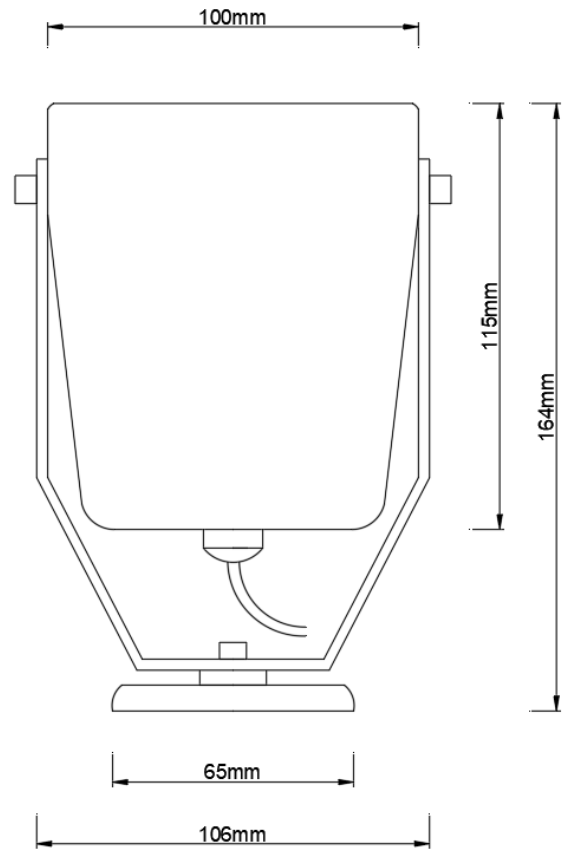

Outdoor Spotlight

SPWP-2-24-09

Product Data

Voltage:	24 Volt DC
Wattage:	9 Watts
IP Rating:	IP65
Beam Angle:	25° or 45°
LED Colour:	Warm White (3000k), Natural White (4000k) and White (5000k) Red, Green and Blue also available to order.
Material:	Brass Anodised Aluminium Housing Tempered Glass
LED Lamplife:	50,000 Hours
Warranty:	2 Years