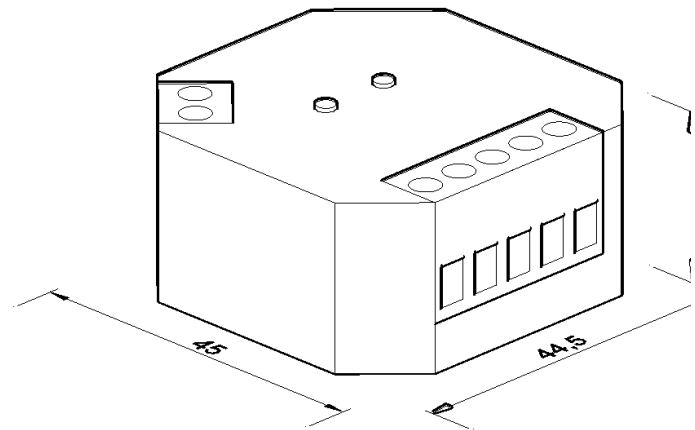

If you can dream it there's a Specialised LED Products solution that will give you the tools you need to create it. If we don't already have it, we will source it. If it doesn't already exist, we will create it.