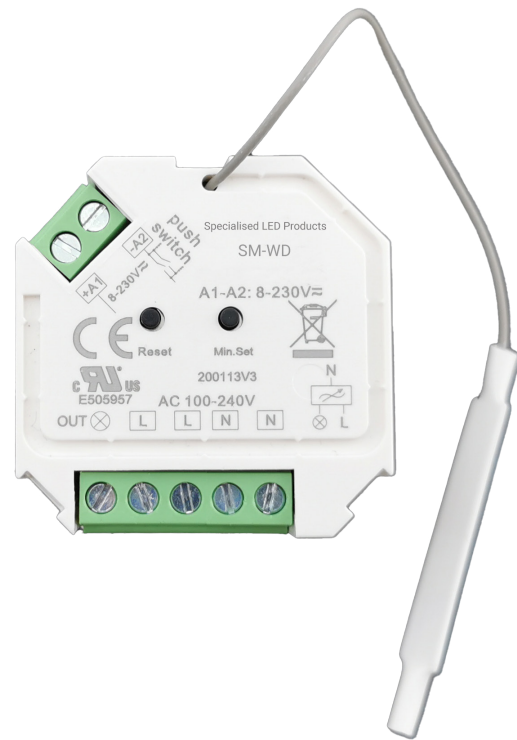

Smart Home Control Series

SM-WD

Smart Home Series Receiver

240 Volt AC
400W (200W LED)
Smart Home single colour trailing edge dimmer receiver.

Allows control of 240V AC lights from Philips Hue App when used with Philips Hue Bridge and wifi connection.

Allows wifi control without the need for running data cables.

This wall dimmer means that your new or existing 240V AC lights can be controlled on the same system as your 12-24V fittings (SM-RC) using the Philips Hue Bridge & Philips Hue App.