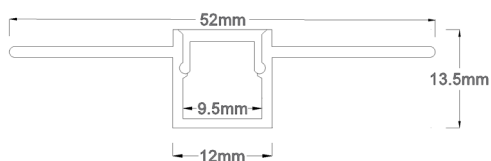

Channel - Plaster

Maximum Length:	2.5 metres
Dimensions:	52mm x 13.5mm
Material:	Aluminium
End caps:	End caps are supplied.
Recessed plaster profile designed to be recessed into GIB and have a plaster finish over top of the wings. Ideal for use in bathrooms.	
Warranty:	2 years