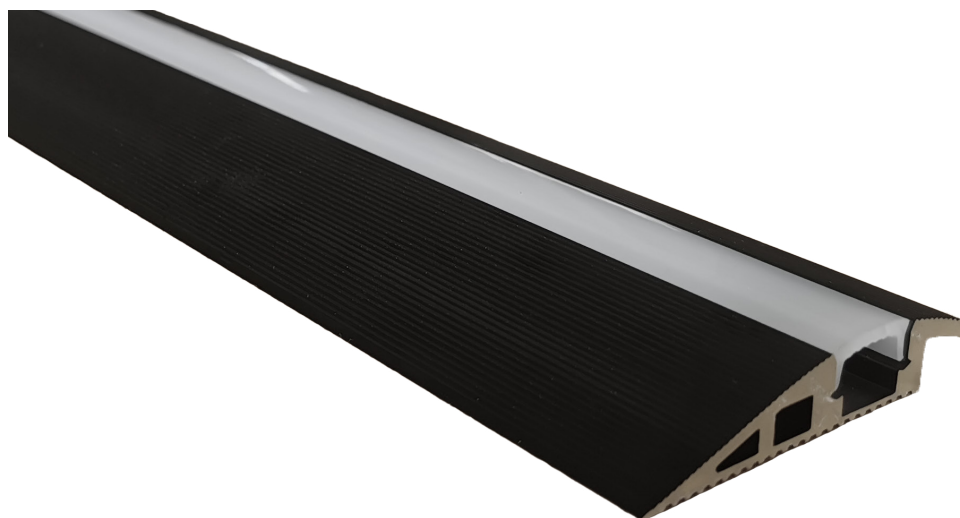

## Channel - Carpet / Walk over

Maximum Length:	2.5 metres. Or cut to order.
Dimensions:	57mm x 10.8mm
Material:	Aluminium with a black anodised finish. Frosted acrylic lens.
Warranty:	2 years

This walk over channel is designed to cover the join from carpet to floor.