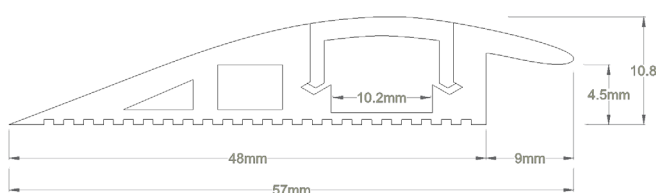

## Channel - Carpet / Walk over

Maximum Length:	2.5 metres. Or cut to order.
Dimensions:	57mm x 10.8mm
Material:	Aluminium with a black anodised finish. Frosted acrylic lens.
Warranty:	2 years

This walk over channel is designed to cover the join from carpet to floor.