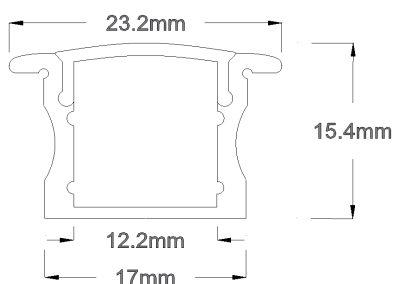

Channel - Recessed or Surface mounted

Maximum Length:	2.5 metres
Dimensions:	15.4mm x 23.2mm
Material:	Aluminium
Colour:	Silver or anodised black.
End caps:	End caps are supplied.

Recessed or Surface mounted profile. The wings are designed to cover any imperfections of the recessed gap.

Warranty:	2 years