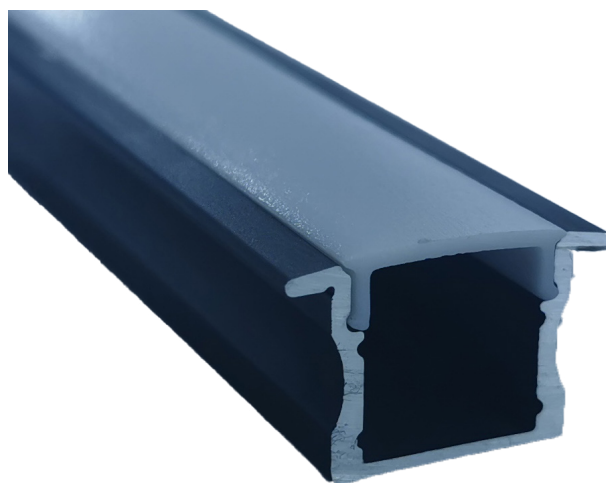

# RSA-38-B

Channel - Recessed or Surface mounted

Maximum Length:	2.5 metres
Dimensions:	15.4mm x 23.2mm
Material:	Aluminium
Colour:	Silver or anodised black.
End caps:	End caps are supplied.

Recessed or Surface mounted profile. The wings are designed to cover any imperfections of the recessed gap.