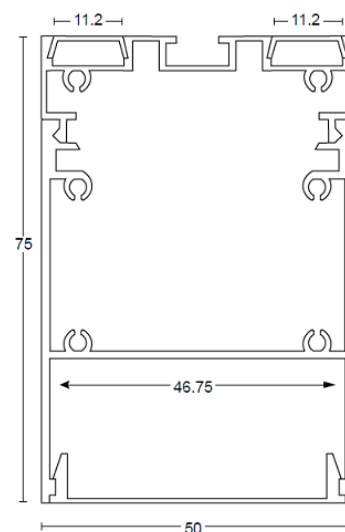

RSA-35-B

Channel - Pendant

| | |
|---|--|
| Maximum Length: | 2 metres |
| Dimensions: | 75mm x 50mm |
| Material: | Aluminium Frosted acrylic lens |
| Colour: | Silver or anodised black. |
| End caps and Suspension Kits: | End caps are supplied. Suspension kits are sold separately. |
| RSA-35 is an up and down pendant profile. It is designed to have two LED strip uplights and multiple LED strips used for downlight. | |
| Warranty: | 2 years |