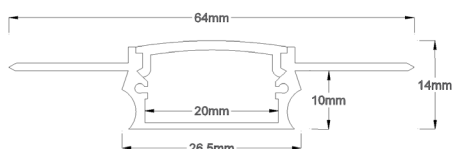

RSA-20

Channel - Plaster

Maximum Length:	2.5 metres
Dimensions:	64mm x 14mm
Material:	Aluminium
End caps:	End caps are supplied.
Recessed plaster profile designed to be recessed into GIB and have a plaster finish over top of the wings. Ideal for use in bathrooms.	
Warranty:	2 years