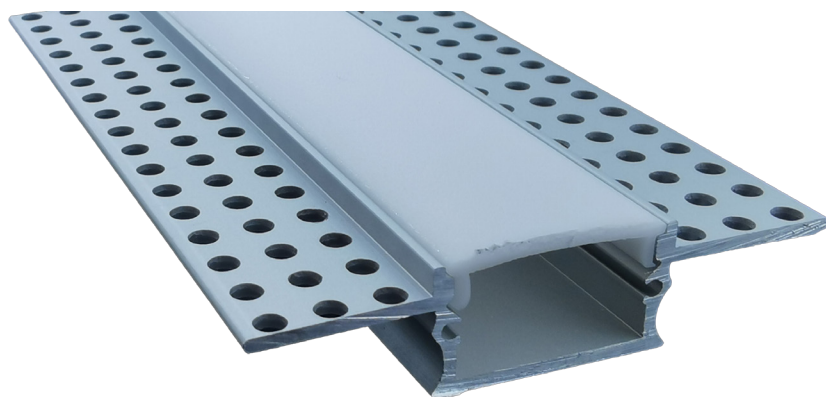

RSA-20

Channel - Plaster

Maximum Length:	2.5 metres
Dimensions:	64mm x 14mm
Material:	Aluminium
End caps:	End caps are supplied.
Recessed plaster profile designed to be recessed into GIB and have a plaster finish over top of the wings. Ideal for use in bathrooms.	
Warranty:	2 years