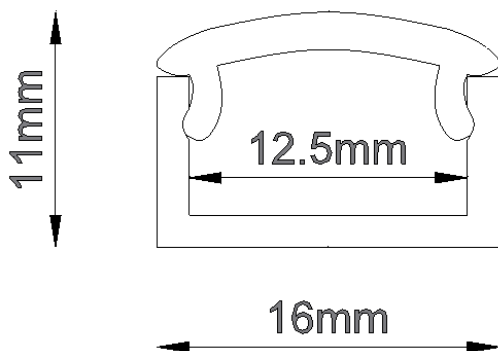

RSA-2-CH&L-O-B

Channel and Lens

Product Data

Maximum Length:	Channel: 2.5 metres Lens: 5 metres
Material:	Aluminium channel Opal acrylic lens
End Caps:	End Caps are supplied.
Mounting Clips:	Please advise if you require mounting clips. (No extra charge)
Warranty:	2 Years

External Dimensions

Disclaimer: While every care has been taken with the details of these products, Specialised LED Products Ltd accepts no responsibility for any inaccuracies. Specialised LED Products Ltd reserves the right to change the specifications without notice to continually ensure you receive a superior product.