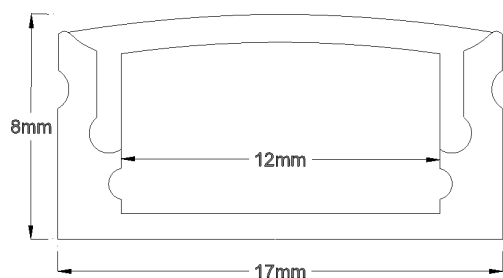

RSA-12-CH&L-O

Channel and Lens

Product Data

Maximum Length:	2.5 metres	
Material:	Aluminium channel Opal acrylic lens	
Colour:	Silver:	RSA-12-CH&L-O
	White:	RSA-12-CH&L-O-W
	Black:	RSA-12-CH&L-O-B
End Caps:	End Caps are supplied.	
Mounting Clips:	Please advise if you require mounting clips. (No extra charge)	
Tilt Mounting Brackets:	Sold separately. When used with the tilt mounting clips it can be installed on covings allowing the channel to be adjustable for the maximum spread of light.	
Warranty:	2 Years	

External Dimensions

Tilt Mounting Brackets

Disclaimer: While every care has been taken with the details of these products, Specialised LED Products Ltd accepts no responsibility for any inaccuracies. Specialised LED Products Ltd reserves the right to change the specifications without notice to continually ensure you receive a superior product.