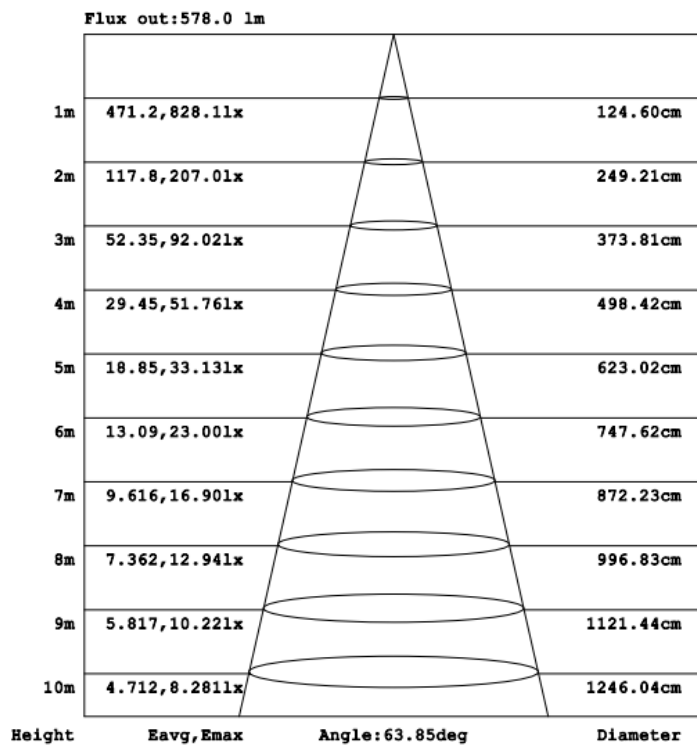

Voltage:	24 Volt DC
Wattage:	18 Watts per metre
IP Rating:	IP20
LED Colour:	Warm White (3000k), Natural White (4000k), White (5500k)
Dimensions:	10mm W x 3.4mm H
Cutting Points:	Every 50mm
LED Lifespan:	50,000 Hours
Function:	Designed to project the light source.
Warranty:	3 years.

Note: The Curves indicate the illuminated area and the average illumination when the luminaire is at different distance.

Disclaimer: While every care has been taken with the details of these products, Specialised LED Products Ltd accepts no responsibility for any inaccuracies. Specialised LED Products Ltd reserves the right to change the specifications without notice to continually ensure you receive a superior product.