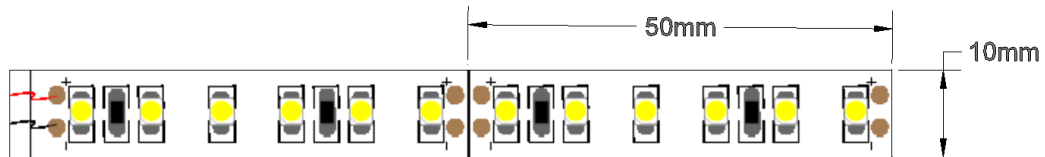

Voltage:	24 Volt DC
Wattage:	18 Watts per metre
IP Rating:	IP20
LED Colour:	Warm White (3000k), Natural White (4000k), White (5500k)
Dimensions:	10mm W x 3.4mm H
Cutting Points:	Every 50mm
LED Lifespan:	50,000 Hours
Function:	Designed to project the light source.
Warranty:	3 years.

Note: The Curves indicate the illuminated area and the average illumination when the luminaire is at different distance.

Disclaimer: While every care has been taken with the details of these products, Specialised LED Products Ltd accepts no responsibility for any inaccuracies. Specialised LED Products Ltd reserves the right to change the specifications without notice to continually ensure you receive a superior product.