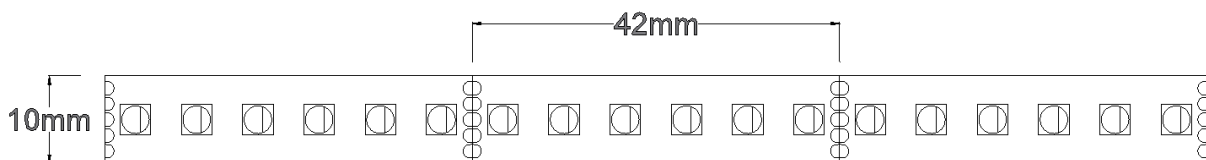

RS-EWP-20-RGBW

Elite LED Ribbon Strip is dot free in any
Specialised LED Products Channels with opal Lens.

Elite LED Strip

Voltage:	24 Volt DC
Wattage:	20 Watts per metre
LEDs per metre	144
Maximum Continuous Length:	6m
IP Rating:	65
LED Colour:	RGBW
Dimensions:	10mm Wide Cut marks every 42mm
Control Gear:	Smart Home Synergy Series
Warranty:	3 years