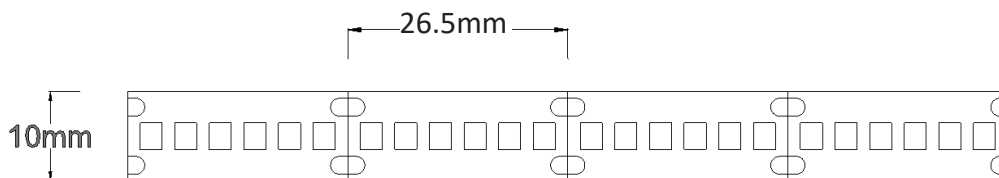

RS-EWP-10-Single Colour

Elite LED Ribbon Strip is dot free in any
Specialised LED Products Channels.

Elite LED Ribbon Strip

Voltage:	24 Volt DC
Wattage:	10 Watts per metre
LEDs per metre	228
Maximum Continuous Length:	6.5m
LED Colour:	2700k Warm White 3000k Natural White 4000k White 5500k
CRI:	95
IP Rating:	65
Dimensions:	10mm Wide Cut marks every 26.5mm
Warranty:	3 years