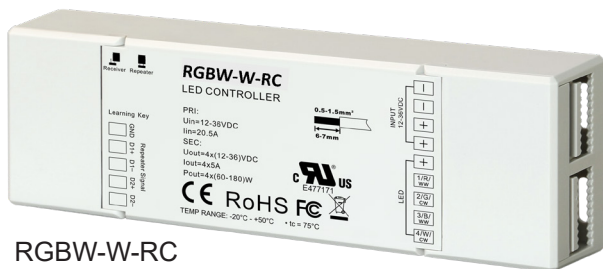

RGBW-W-RC

sales@sled.co.nz · sled.co.nz · 09 420 3160

Innovative Lighting Solutions