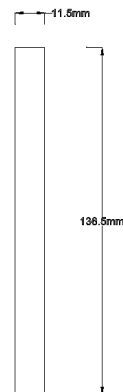

RGBW-W-RC

sales@sled.co.nz · sled.co.nz · 09 420 3160

Innovative Lighting Solutions