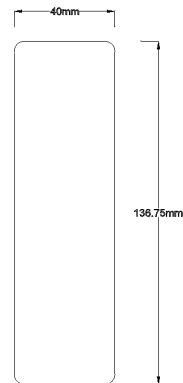

RGBW-W-RC

sales@sled.co.nz · sled.co.nz · 09 420 3160

Innovative Lighting Solutions