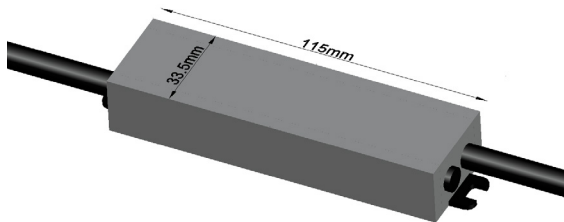

Recess Lights

RD-24-20-RGBW RGBW Recess Light

24V
20W
1800 Lumen (White)
IP65 rated
4' n" 1 LED RGBW
110° beam angle
White body
D: 115mm x H: 55mm
95mm hole cut out
>30,000 hr lamp life
3 year warranty

www.sled.co.nz • sales@sled.co.nz • 09 420 3160