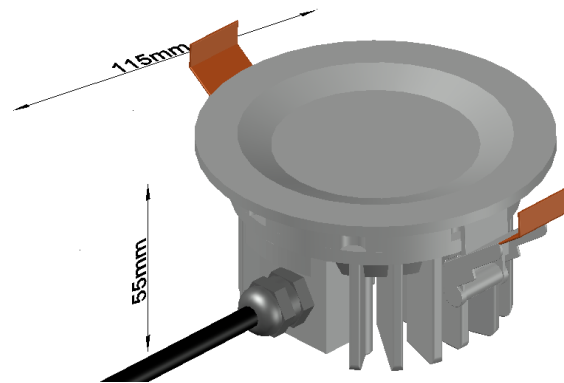

Recess Lights

RD-24-20-RGBW RGBW Recess Light

24V
20W
1800 Lumen (White)
IP65 rated
4' n" 1 LED RGBW
110° beam angle
White body
D: 115mm x H: 55mm
95mm hole cut out
>30,000 hr lamp life
3 year warranty

www.sled.co.nz • sales@sled.co.nz • 09 420 3160