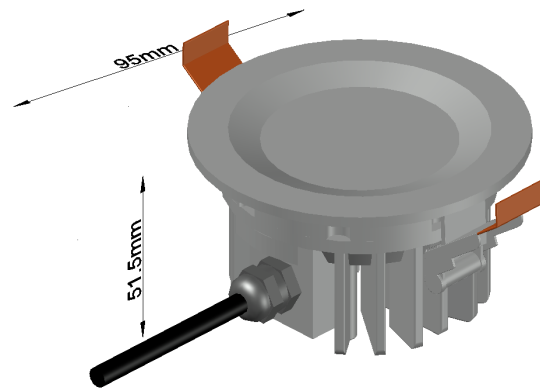

Recess Lights

RD-24-15-RGBW RGBW Recess Light

24V
15W
1350 Lumen (White)
IP65 rated
4' n" 1 LED RGBW
110° beam angle
White body
D: 95mm x H: 50mm
80mm hole cut out
>30,000 hr lamp life
3 year warranty

www.sled.co.nz • sales@sled.co.nz • 09 420 3160