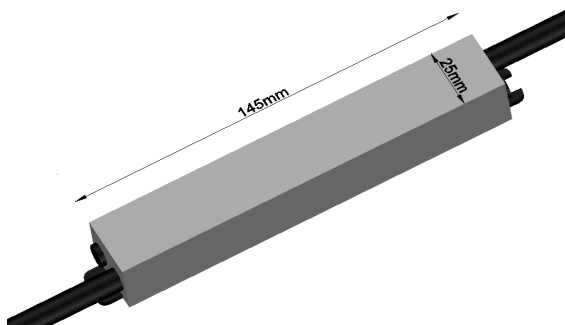

Recess Lights

RD-24-15-RGBW RGBW Recess Light

24V
15W
1350 Lumen (White)
IP65 rated
4' n" 1 LED RGBW
110° beam angle
White body
D: 95mm x H: 50mm
80mm hole cut out
>30,000 hr lamp life
3 year warranty

www.sled.co.nz • sales@sled.co.nz • 09 420 3160