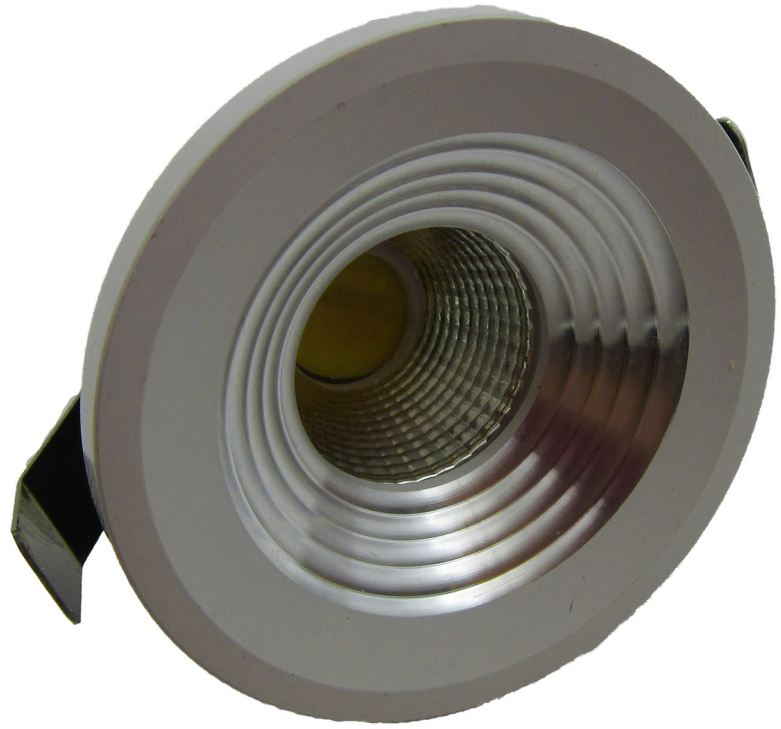

Recess Lights

RD-12-5-RGBW **RGBW Recess Light**

12V

5W

IP65 rated

4'n"1 LED RGBW

45° beam angle

White body

D: 52mm x H: 55mm

45mm hole cut out

>30,000 hr lamp life

3 year warranty