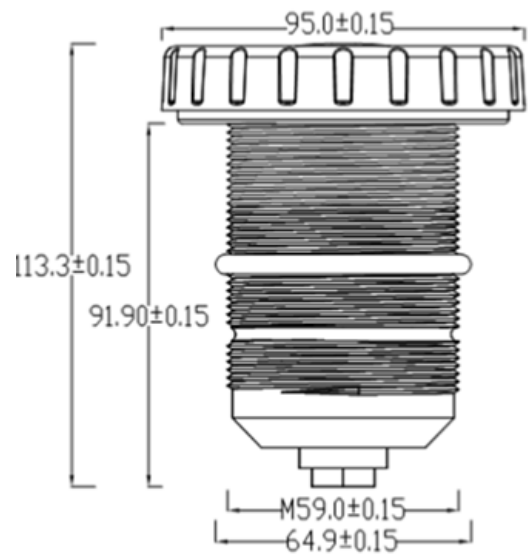

PRS12 3W Recess Mounted Pool Light

PRS12-WW Single Colour Recess Pool Light

12V DC, IP68, White plastic. Warm White LED,
2 year warranty

PRS12-RGBW RGBW Recess Pool Light

12V DC, IP68, White plastic.
2 year warranty

PRS12-C Faceplate

140 x 6mm O/D Faceplate for PRS
series recess swimming pool lights.
62mm I/D hole

*If you can dream it there's a Specialised LED Products solution that will give you the tools you need to create it.
If we don't already have it, we will source it. If it doesn't already exist, we will create it.*